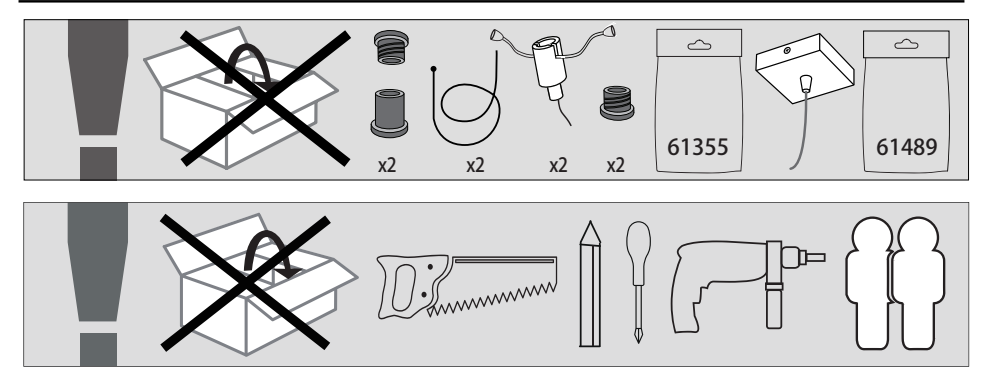

555 mm

420 mm

A Ceiling Panel Mount

B Recessed Ceiling Mount

C Semi Recessed Mount

EGLO

33107
33108

LED-PANEL

555 mm

420mm

D Surface Mount

33107: 45x45 cm

33108: 60x30 cm

E Hanging Mount

33107+33108

61355 61489

33107: 20cm
33108: 35.2cm

F

OFF ON	OFF ON
W	9 Single colors
10% 25% 50% 100%	* [brightness icon]
D1 D2	hold [D1] 3 sec → memorize settings → press [D1] → set memorize settings
Flash Smooth	Changing function