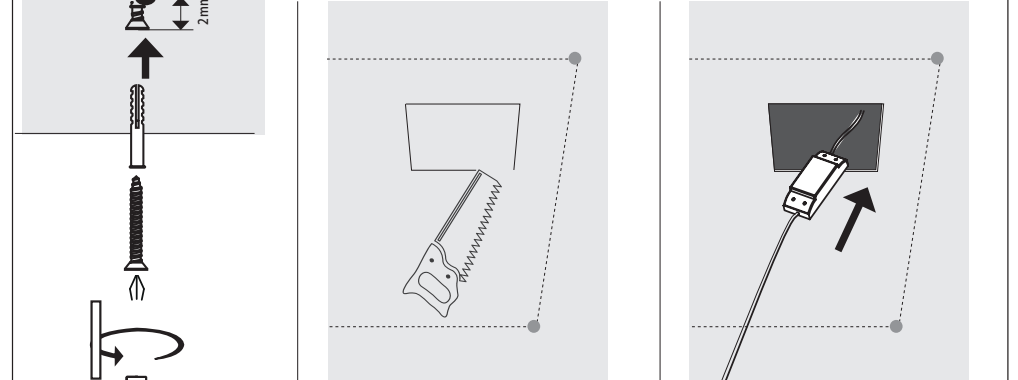

555 mm

420 mm

A Ceiling Panel Mount

B Recessed Ceiling Mount

C Semi Recessed Mount

EGLO

33107
33108

LED-PANEL

555 mm

420mm

D Surface Mount

33107: 45x45 cm

33108: 60x30 cm

E Hanging Mount

33107+33108

61355 61489

33107: 20cm
33108: 35.2cm

F

OFF ON	OFF ON
W	9 Single colors
10% 25% 50% 100%	* [brightness icon]
D1 D2	hold [D1] 3 sec → memorize settings → press [D1] → set memorize settings
Flash Smooth	Changing function