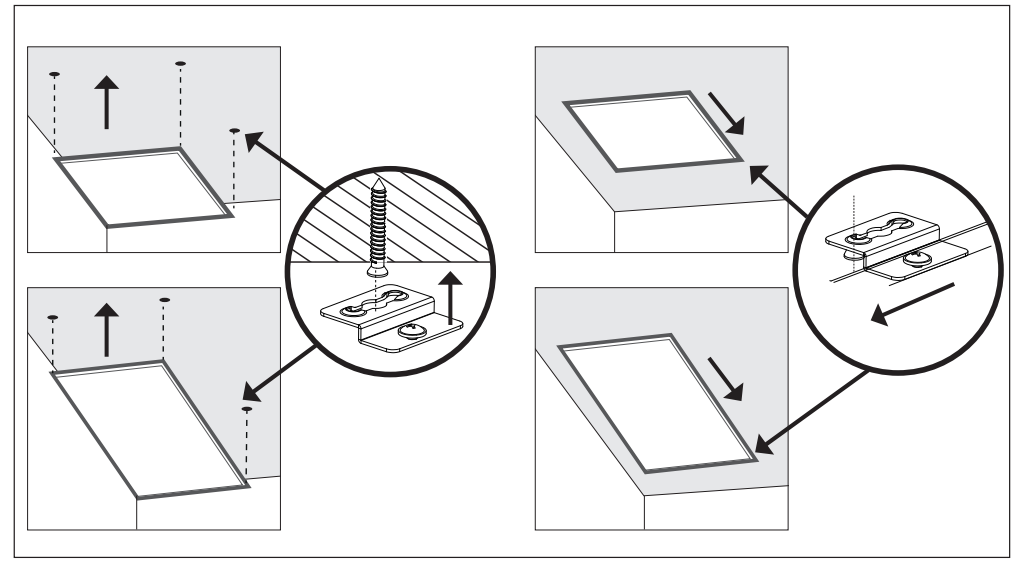

555 mm

420 mm

A Ceiling Panel Mount

B Recessed Ceiling Mount

C Semi Recessed Mount

EGLO

33107
33108

LED-PANEL

555 mm

420mm

D Surface Mount

33107: 45x45 cm

33108: 60x30 cm

E Hanging Mount

33107+33108

61355 61489

33107: 20cm
33108: 35.2cm

F

OFF ON	OFF ON
W	9 Single colors
10% 25% 50% 100%	* [brightness icon]
D1 D2	hold [D1] 3 sec → memorize settings → press [D1] → set memorize settings
Flash Smooth	Changing function