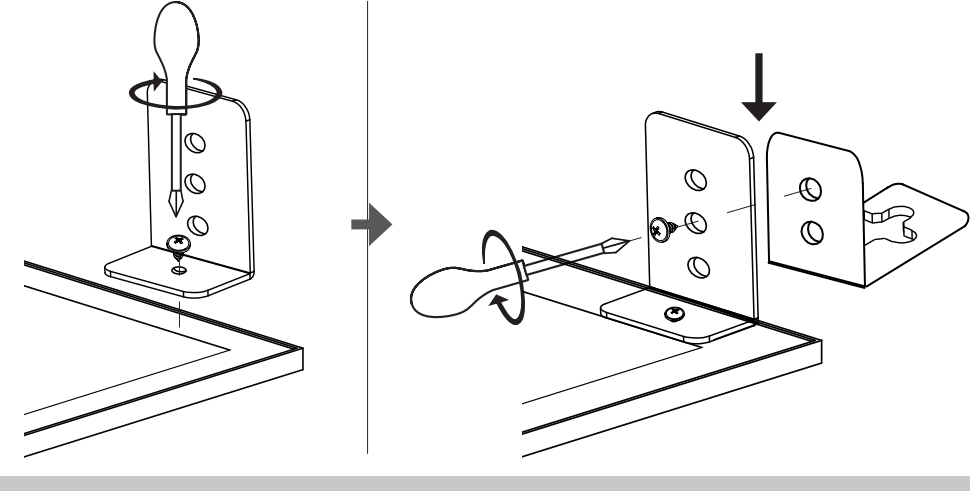

555 mm

420 mm

A Ceiling Panel Mount

B Recessed Ceiling Mount

C Semi Recessed Mount

EGLO

33107
33108

LED-PANEL

555 mm

420mm

D Surface Mount

33107: 45x45 cm

33108: 60x30 cm

E Hanging Mount

33107+33108

61355 61489

33107: 20cm
33108: 35.2cm

F

OFF ON	OFF ON
W	9 Single colors
10% 25% 50% 100%	* [brightness icon]
D1 D2	hold [D1] 3 sec → memorize settings → press [D1] → set memorize settings
Flash Smooth	Changing function