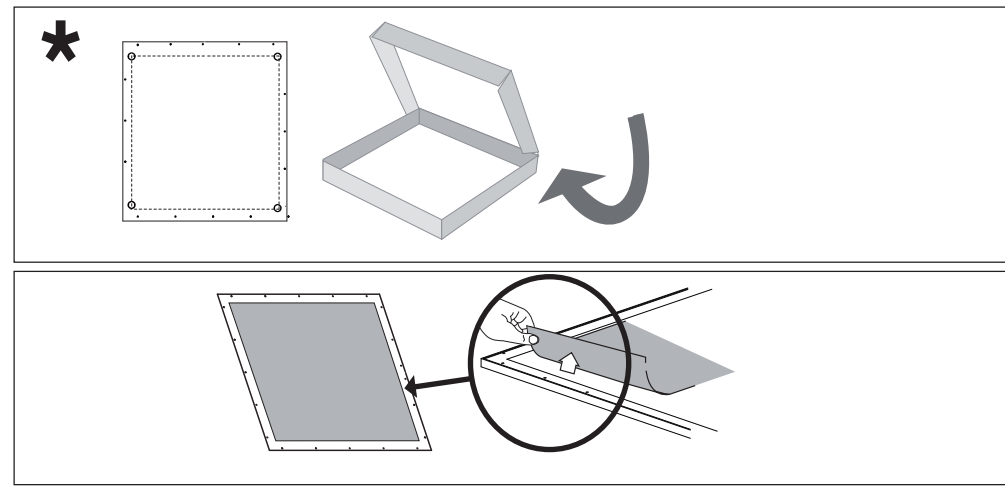

555 mm

420 mm

A Ceiling Panel Mount

B Recessed Ceiling Mount

C Semi Recessed Mount

EGLO

33107
33108

LED-PANEL

555 mm

420mm

D Surface Mount

33107: 45x45 cm

33108: 60x30 cm

E Hanging Mount

33107+33108

61355 61489

33107: 20cm
33108: 35.2cm

F

OFF ON	OFF ON
W	9 Single colors
10% 25% 50% 100%	* [brightness icon]
D1 D2	hold [D1] 3 sec → memorize settings → press [D1] → set memorize settings
Flash Smooth	Changing function