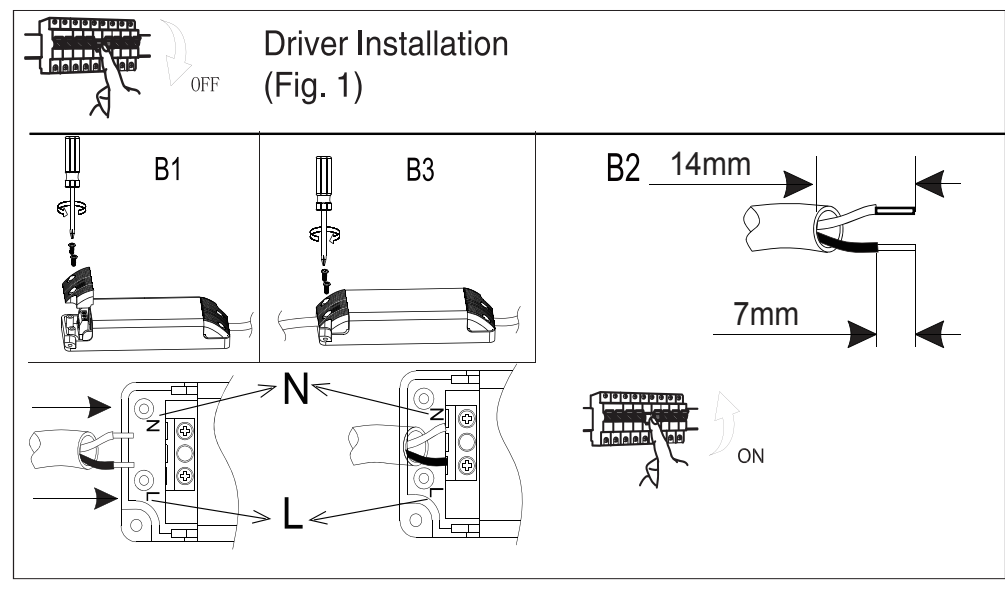

555 mm

420 mm

A Ceiling Panel Mount

B Recessed Ceiling Mount

C Semi Recessed Mount

EGLO

33107
33108

LED-PANEL

555 mm

420mm

D Surface Mount

33107: 45x45 cm

33108: 60x30 cm

E Hanging Mount

33107+33108

61355 61489

33107: 20cm
33108: 35.2cm

F

OFF ON	OFF ON
W	9 Single colors
10% 25% 50% 100%	* [brightness icon]
D1 D2	hold [D1] 3 sec → memorize settings → press [D1] → set memorize settings
Flash Smooth	Changing function