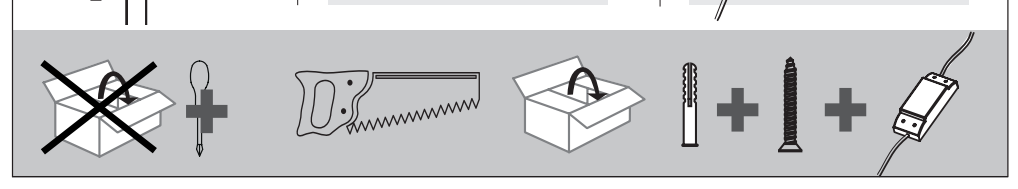

555 mm

420 mm

A Ceiling Panel Mount

B Recessed Ceiling Mount

C Semi Recessed Mount

EGLO

33107
33108

LED-PANEL