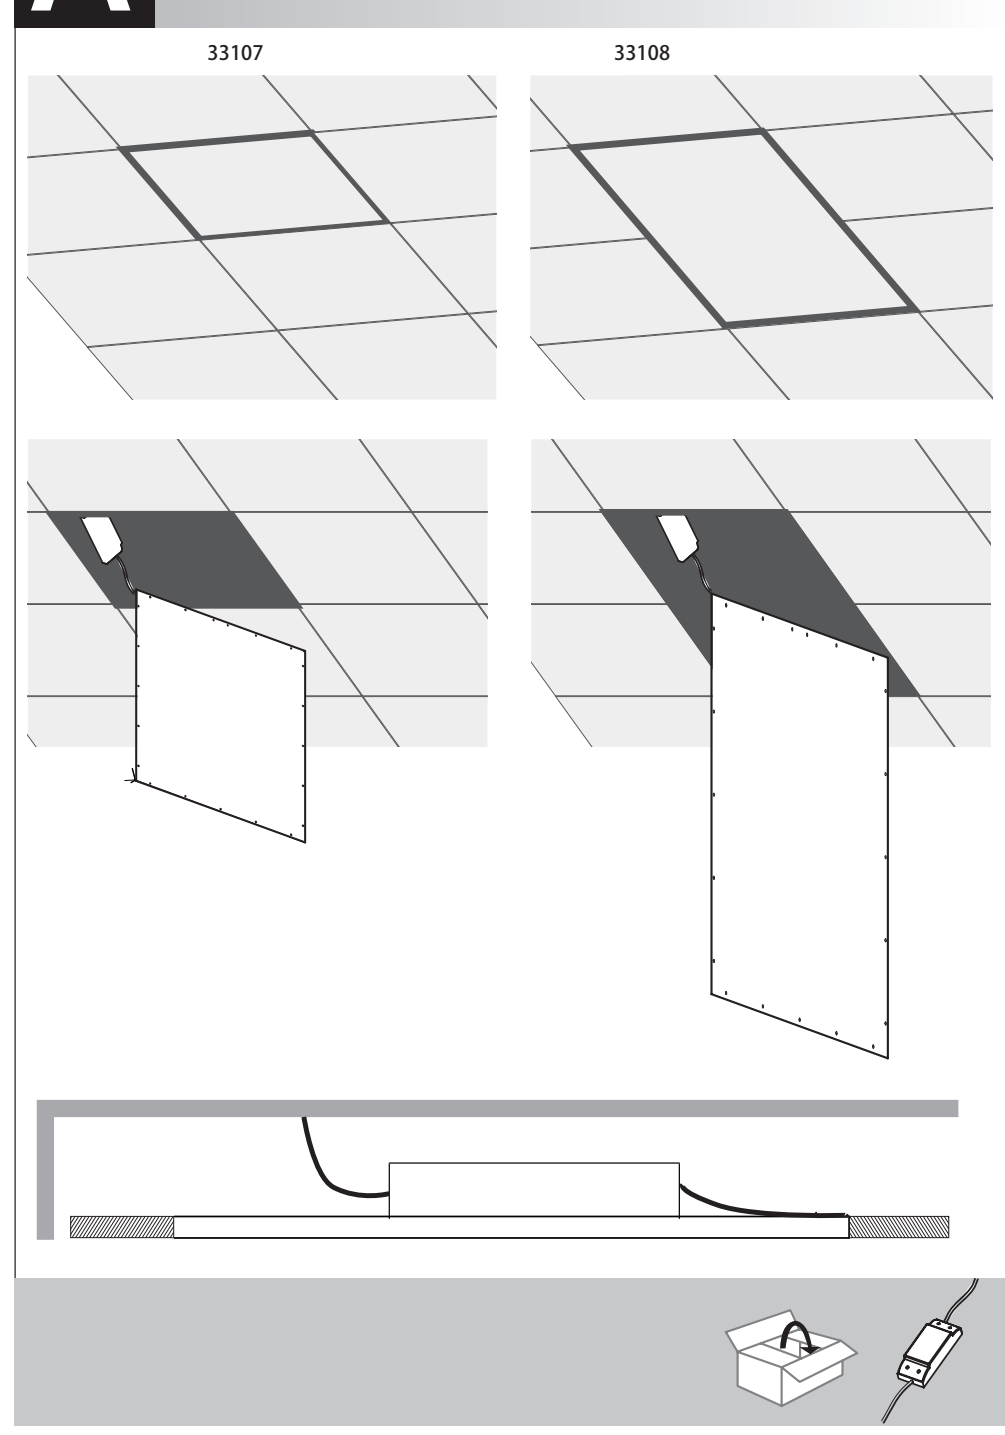

555 mm

420 mm

A Ceiling Panel Mount

B Recessed Ceiling Mount

C Semi Recessed Mount

EGLO

33107
33108

LED-PANEL

555 mm

420mm

D Surface Mount

33107: 45x45 cm

33108: 60x30 cm

E Hanging Mount

33107+33108

61355 61489

33107: 20cm
33108: 35.2cm

F

OFF ON	OFF ON
W	9 Single colors
10% 25% 50% 100%	* [brightness icon]
D1 D2	hold [D1] 3 sec → memorize settings → press [D1] → set memorize settings
Flash Smooth	Changing function