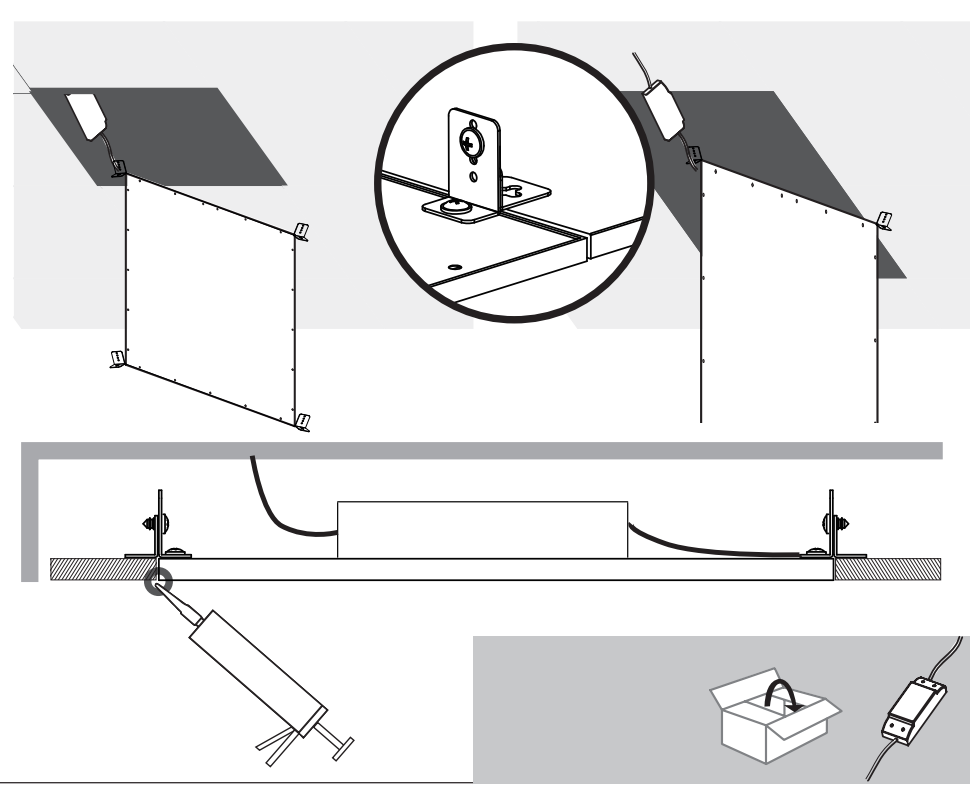

555 mm

420 mm

A Ceiling Panel Mount

B Recessed Ceiling Mount

C Semi Recessed Mount

EGLO

33107
33108

LED-PANEL

555 mm

420mm

D Surface Mount

33107: 45x45 cm

33108: 60x30 cm

E Hanging Mount

33107+33108

61355 61489