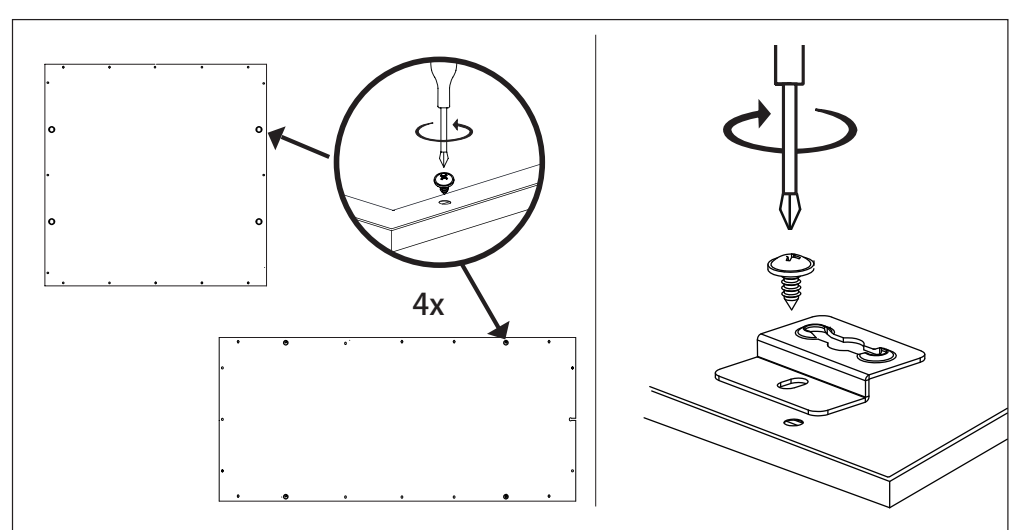

555 mm

420 mm

A Ceiling Panel Mount

B Recessed Ceiling Mount

C Semi Recessed Mount

EGLO

33107
33108

LED-PANEL

555 mm

420mm

D Surface Mount

33107: 45x45 cm

33108: 60x30 cm

E Hanging Mount

33107+33108

61355 61489

33107: 20cm
33108: 35.2cm

F

OFF ON	OFF ON
W	9 Single colors
10% 25% 50% 100%	* [brightness icon]
D1 D2	hold [D1] 3 sec → memorize settings → press [D1] → set memorize settings
Flash Smooth	Changing function