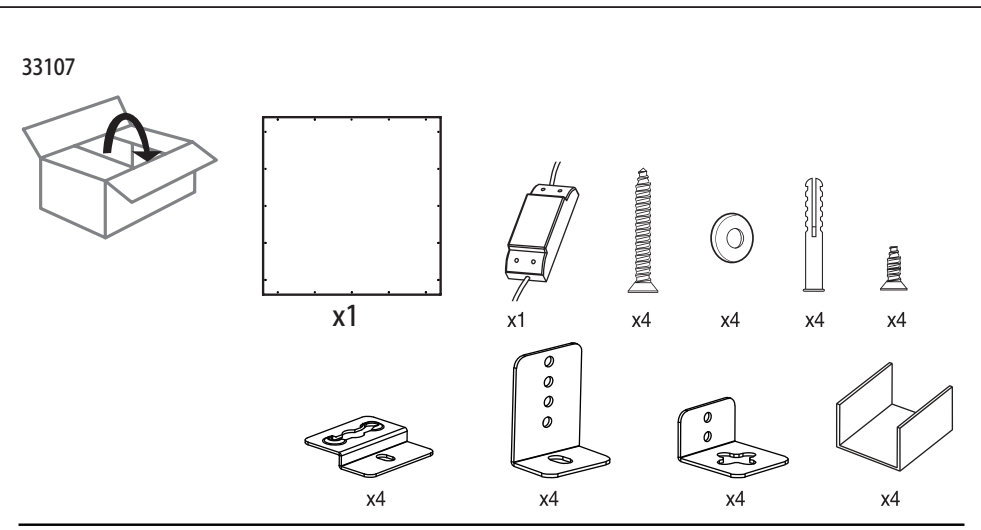

555 mm

420 mm

A Ceiling Panel Mount

B Recessed Ceiling Mount

C Semi Recessed Mount

EGLO

33107
33108

LED-PANEL

555 mm

420mm

D Surface Mount

33107: 45x45 cm

33108: 60x30 cm

E Hanging Mount

33107+33108

61355 61489

33107: 20cm
33108: 35.2cm

F

OFF ON	OFF ON
W	9 Single colors
10% 25% 50% 100%	* [brightness icon]
D1 D2	hold [D1] 3 sec → memorize settings → press [D1] → set memorize settings
Flash Smooth	Changing function