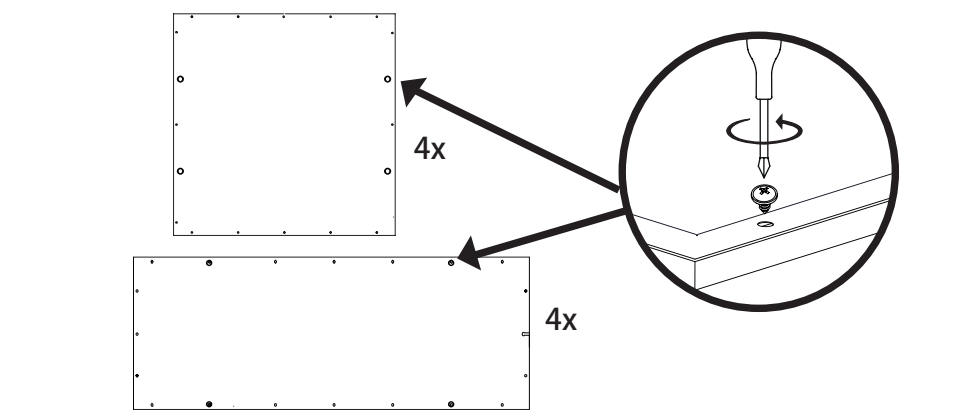

555 mm

420 mm

A Ceiling Panel Mount

B Recessed Ceiling Mount

C Semi Recessed Mount

EGLO

33107
33108

LED-PANEL

555 mm

420mm

D Surface Mount

33107: 45x45 cm

33108: 60x30 cm

E Hanging Mount

33107+33108

61355 61489

33107: 20cm
33108: 35.2cm

F

OFF ON	OFF ON
W	9 Single colors
10% 25% 50% 100%	* [brightness icon]
D1 D2	hold [D1] 3 sec → memorize settings → press [D1] → set memorize settings
Flash Smooth	Changing function