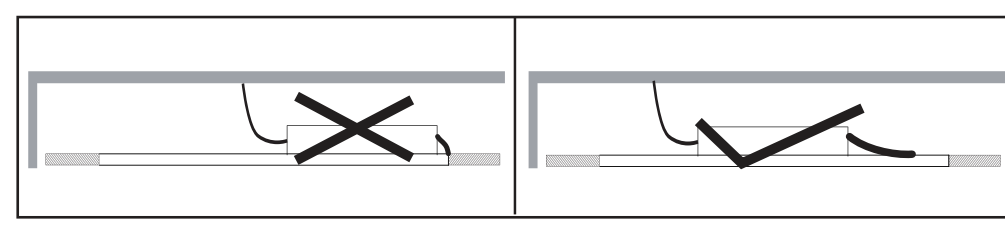

555 mm

420 mm

A Ceiling Panel Mount

B Recessed Ceiling Mount

C Semi Recessed Mount

EGLO

33107
33108

LED-PANEL

555 mm

420mm

D Surface Mount

33107: 45x45 cm

33108: 60x30 cm

E Hanging Mount

33107+33108

61355 61489

33107: 20cm
33108: 35.2cm

F

OFF ON	OFF ON
W	9 Single colors
10% 25% 50% 100%	* [brightness icon]
D1 D2	hold [D1] 3 sec → memorize settings → press [D1] → set memorize settings
Flash Smooth	Changing function