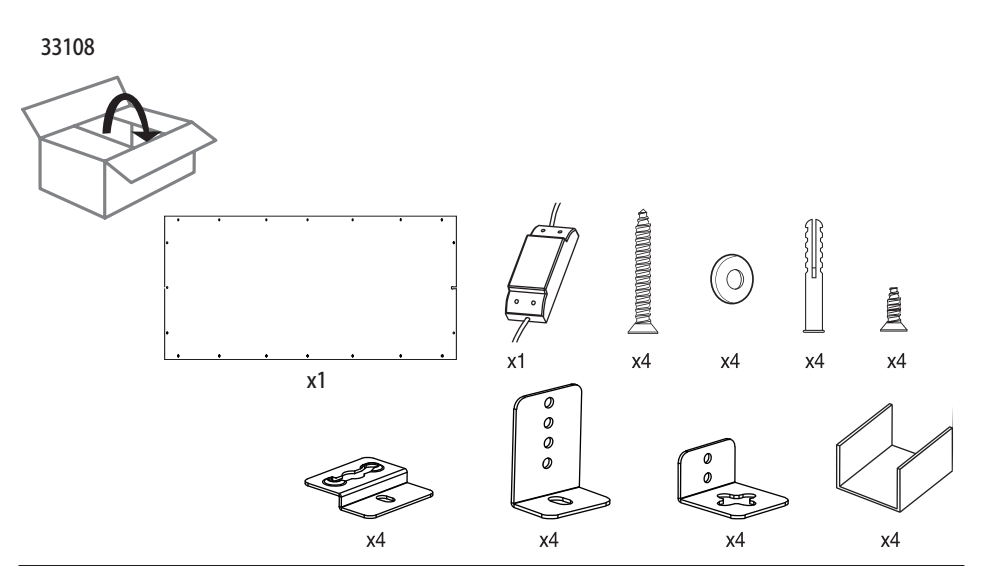

555 mm

420 mm

A Ceiling Panel Mount

B Recessed Ceiling Mount

C Semi Recessed Mount

EGLO

33107
33108

LED-PANEL

555 mm

420mm

D Surface Mount

33107: 45x45 cm

33108: 60x30 cm

E Hanging Mount

33107+33108

61355 61489

33107: 20cm
33108: 35.2cm

F

OFF ON	OFF ON
W	9 Single colors
10% 25% 50% 100%	* [brightness icon]
D1 D2	hold [D1] 3 sec → memorize settings → press [D1] → set memorize settings
Flash Smooth	Changing function