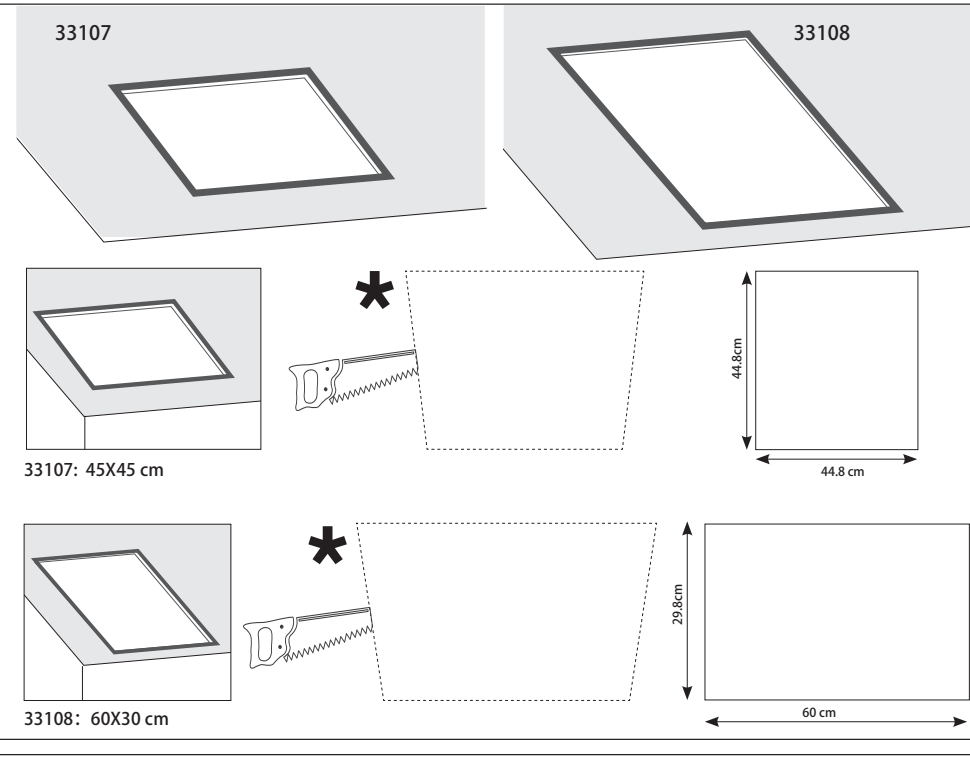

555 mm

420 mm

A Ceiling Panel Mount

B Recessed Ceiling Mount

C Semi Recessed Mount

EGLO

33107
33108

LED-PANEL

555 mm

420mm

D Surface Mount

33107: 45x45 cm

33108: 60x30 cm

E Hanging Mount

33107+33108

61355 61489

33107: 20cm
33108: 35.2cm

F

OFF ON	OFF ON
W	9 Single colors
10% 25% 50% 100%	* [brightness icon]
D1 D2	hold [D1] 3 sec → memorize settings → press [D1] → set memorize settings
Flash Smooth	Changing function