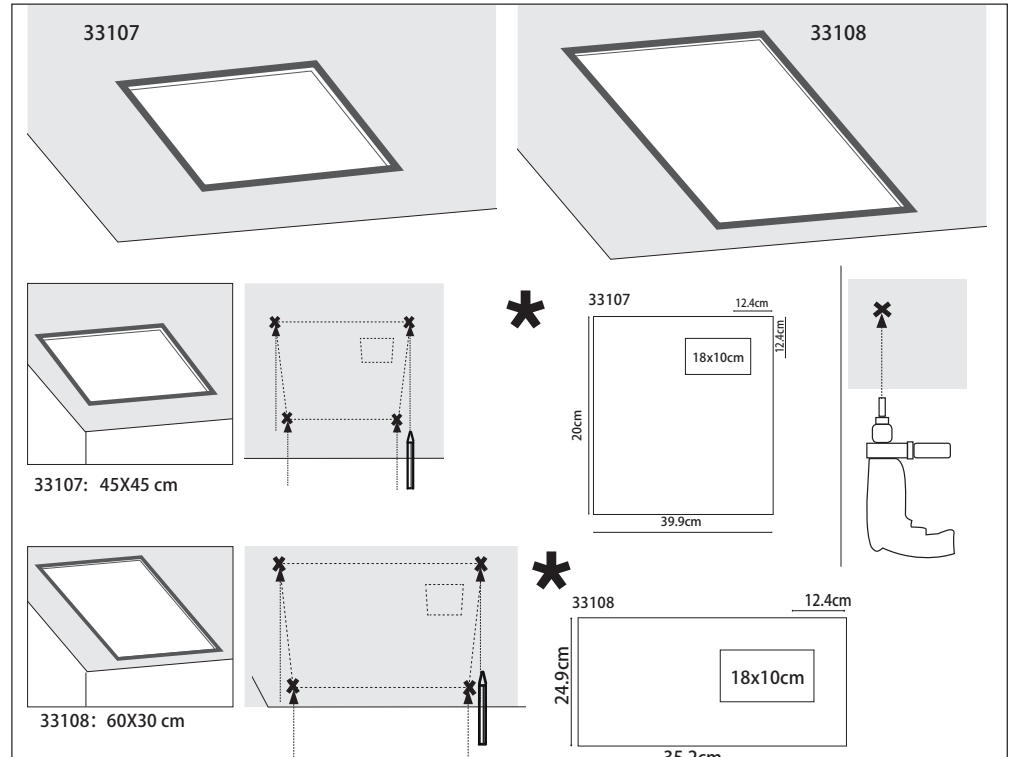

555 mm

420 mm

A Ceiling Panel Mount

B Recessed Ceiling Mount

C Semi Recessed Mount

EGLO

33107
33108

LED-PANEL

555 mm

420mm

D Surface Mount

33107: 45x45 cm

33108: 60x30 cm

E Hanging Mount

33107+33108

61355 61489

33107: 20cm
33108: 35.2cm

F

OFF ON	OFF ON
W	9 Single colors
10% 25% 50% 100%	* [brightness icon]
D1 D2	hold [D1] 3 sec → memorize settings → press [D1] → set memorize settings
Flash Smooth	Changing function